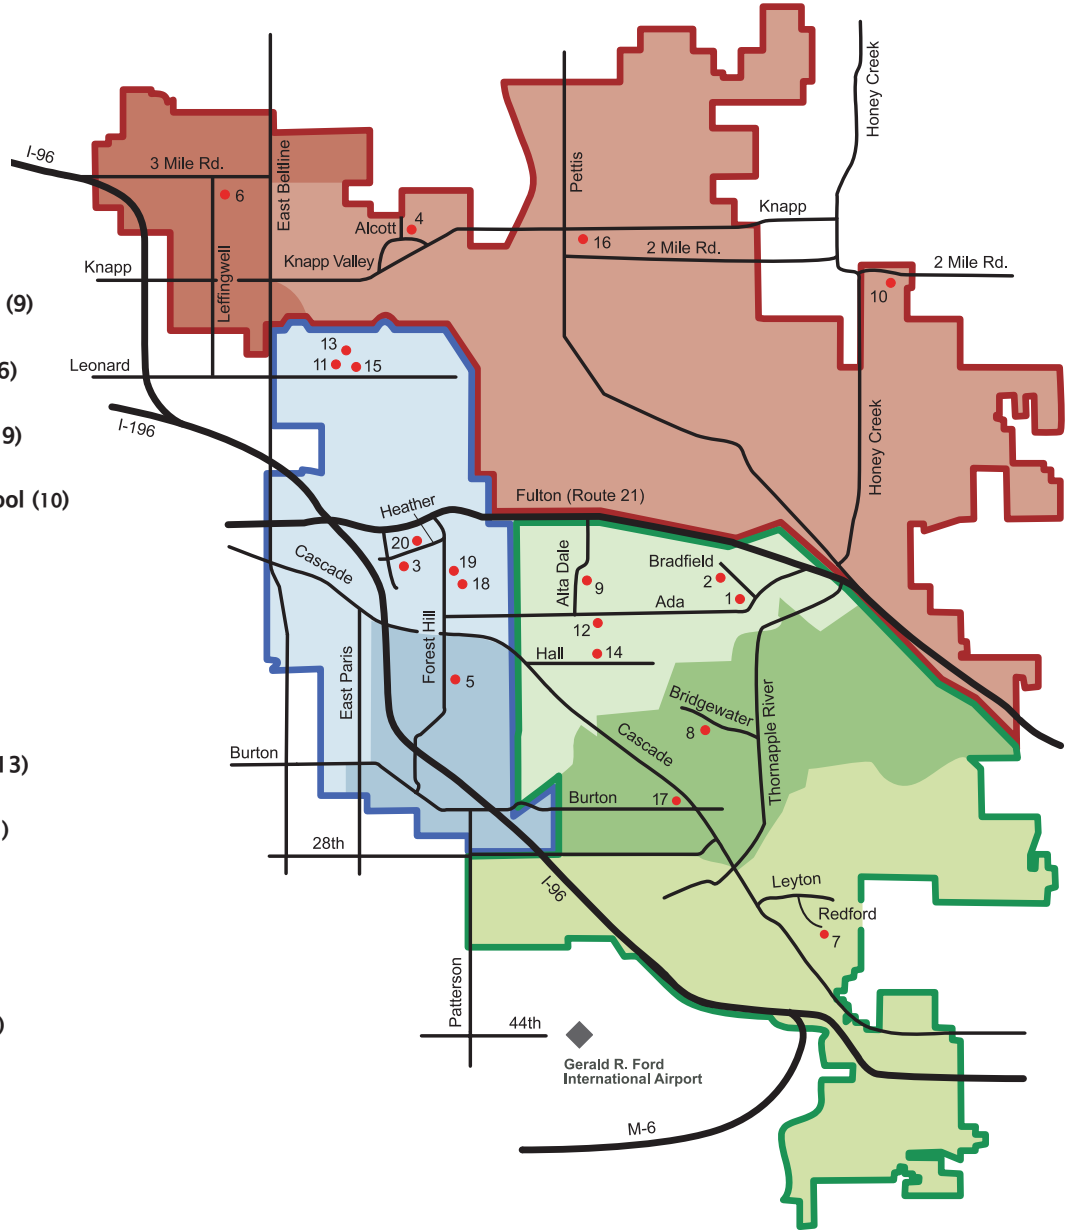

Class Locations

District Map

- ADA** **Ada Elementary School (1)**
731 Ada Drive SE
- AV** **Ada Vista Elementary (2)**
7192 Bradfield SE
- ADMIN** **Administration Building (17)**
6590 Cascade Road SE
- CAC** **Community, Aquatic,
and Senior Citizen Center (18)**
660 Forest Hill Avenue SE
- CMS** **Central Middle School (12)**
5810 Ada Drive SE
- FHC** **Central High School (14)**
5901 Hall Street SE
- COL** **Collins Elementary School (3)**
4368 Heather Lane SE
- CW** **Central Woodlands 5/6 School (9)**
400 Alta Dale Avenue SE
- FHE** **Eastern High/Middle School (16)**
2200 Pettis NE
- FAC** **Forest Hills Fine Arts Center (19)**
600 Forest Hill Avenue SE
- GWL** **Goodwillie Environmental School (10)**
8400 Two Mile Road NE
- KF** **Knapp Forest Elementary (4)**
4243 Knapp Valley NE
- MB** **Meadow Brook Elementary (5)**
1450 Forest Hill Avenue SE
- FHN** **Northern High School (15)**
3801 Leonard Street NE
- NHMS** **Northern Hills Middle School (13)**
3775 Leonard Street NE
- NT** **Northern Trails 5/6 School (11)**
3777 Leonard Street NE
- OV** **Orchard View Elementary (6)**
2770 Leffingwell Avenue NE
- PR** **Pine Ridge Elementary (7)**
3250 Redford SE
- CLC** **Computer Learning Center (20)**
4391 Heather Lane SE
- THO** **Thornapple Elementary (8)**
6932 Bridgewater SE

Attendance Areas

- | | | | |
|--|--|--|---|
| Ada | Meadow Brook | Pine Ridge | Central |
| Collins | Orchard View | Thornapple | Northern |
| Knapp Forest | | | Eastern |

Forest Hills Public Schools
Daniel Behm
Superintendent